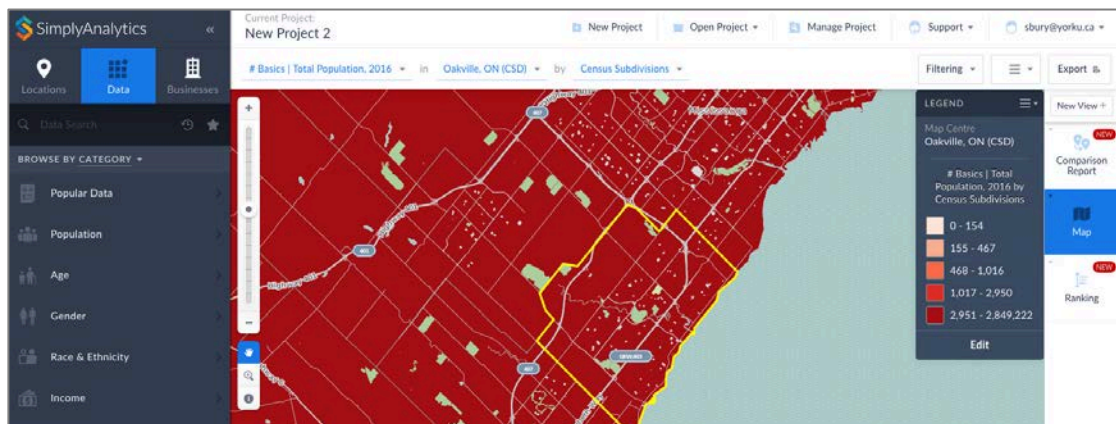

- 4** Select the Create New Project icon

- 5** You will be prompted to enter the location of interest. Type Oakville in the search bar. Select Oakville, ON (CSD) Census Subdivision from the dropdown menu and click on the Create Project icon.

- 6 The system will automatically add a few variables to your project by default related to population and household income. Select the Got It option.

- 7 Oakville will then automatically appear (see the yellow highlighted area) in the default map view showing Total Population for 2016.