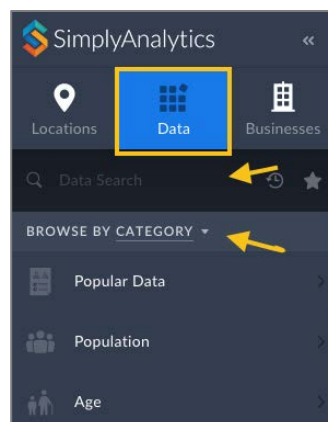

1. 8 To change the variable displayed reflect household spending on pet expenses you can either use the search or browse data variable option shown in the left hand area of the screen.