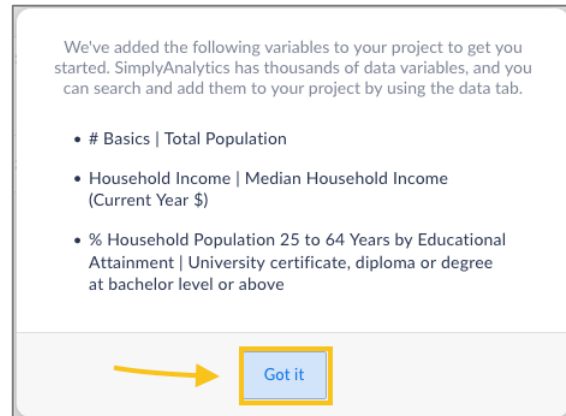

1. 6 The system will automatically add a few variables to your project by default related to population and household income. Select the Got It option.