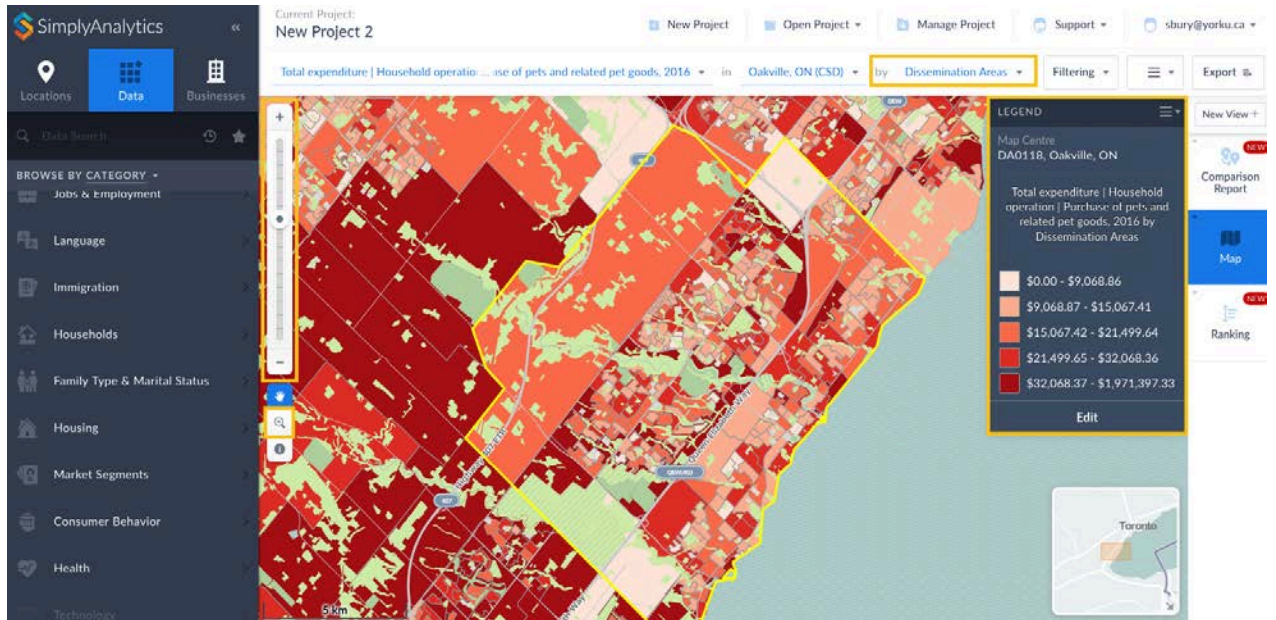

- 6 The system will automatically add a few variables to your project by default related to population and household income. Select the Got It option.

- 7 Oakville will then automatically appear (see the yellow highlighted area) in the default map view showing Total Population for 2016.

- 10 Exit the current window to view the map showing Oakville and total spending on pets and related pet goods. The data is broken down by Census Subdivisions.

- 11 In order to obtain a more fine geographic breakdown of total expenditures on pets and related pet goods, you can opt to view the data by Dissemination Area using the dropdown menu toward the top of the screen where Census Subdivision had been appearing. Zoom in using either the slider icon or the zoom magnifying glass icon to the right of the map display.