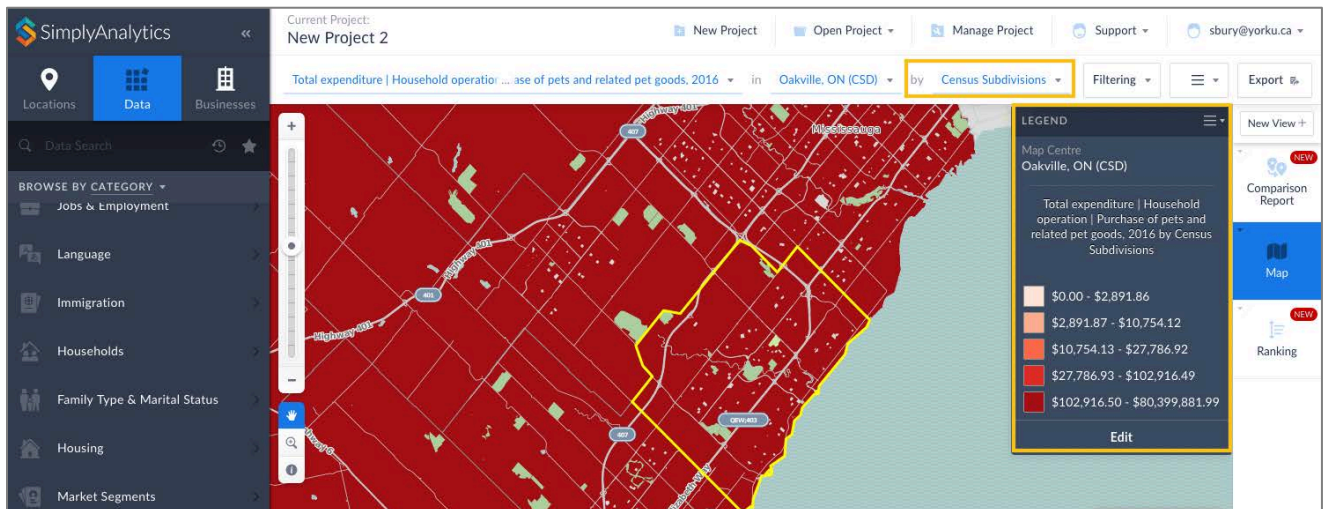

1. 10 Exit the current window to view the map showing Oakville and total spending on pets and related pet goods. The data is broken down by Census Subdivisions.