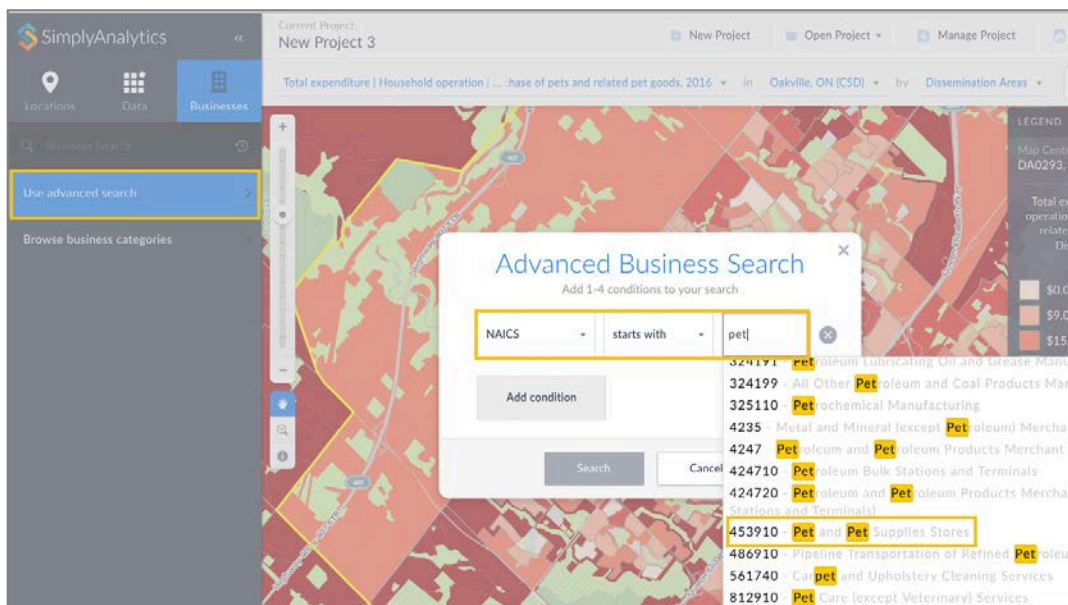

1. 2 Select the Advanced Search option to search for a relevant NAICS code. Select NAICS from the first dropdown menu, leave the second dropdown menu at Starts with, and type pet in the search bar. Scroll down the dropdown menu that appears and select 453910 Pet and Pet Supplies Stores. Click on the search icon.

TIP: it is also possible to filter pet stores by name, or to screen businesses by number of employees or sales volume.