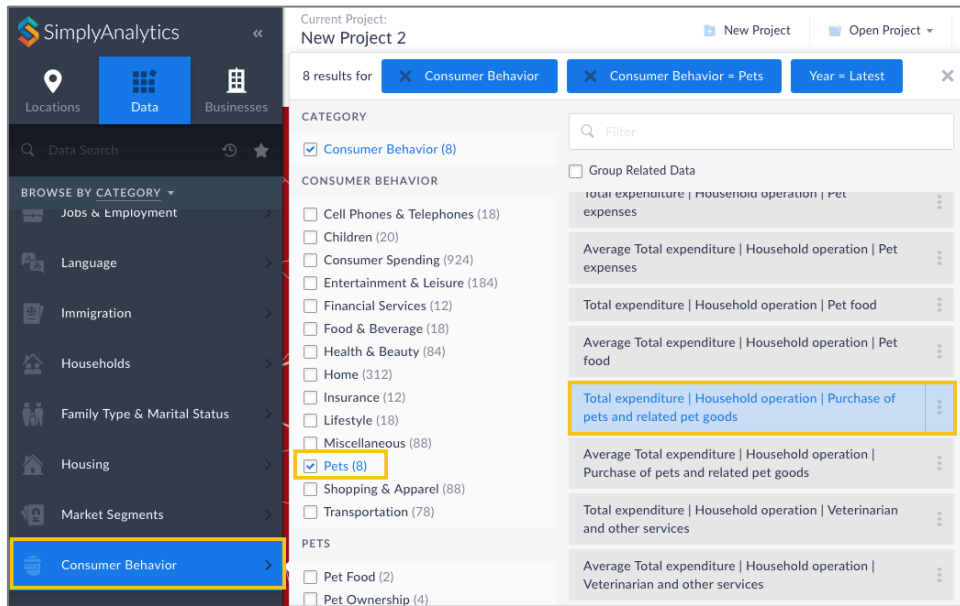

- 6 The system will automatically add a few variables to your project by default related to population and household income. Select the Got It option.

- 7 Oakville will then automatically appear (see the yellow highlighted area) in the default map view showing Total Population for 2016.

- 8 To change the variable displayed reflect household spending on pet expenses you can either use the search or browse data variable option shown in the left hand area of the screen.

- 9 Opt to Browse by Category. Select Consumer Behaviour from the left hand menu and then select Pets. Select Total expenditure | Household operation | Purchase of pets and related pet goods.